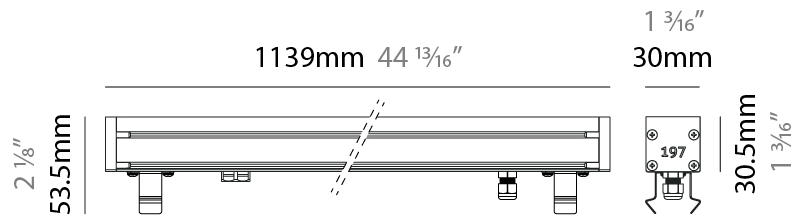

SLASH 30 RECESSED

E12I0063-

base number   Color   Lens
Temperature   Options

1. To build a product code in our configurator select the specify button on the base model # product page
2. To build a manual product code on this datasheet choose from the options listed below in blue font and add the suffix to the base model #

GENERAL

Series: Slash 30
Brand: Unonovesette
Division: Exterior
Mounting Type: Recessed
Mounting Location: In-Ground
Subcategory: Wallwash

PHYSICAL

Shape: Rectangle
Length (mm): 1139
Length (in): 44 ¹³/₁₆"
Width (mm): 30
Width (in): 1 ³/₁₆"
Height (mm): 53.5
Height (in): 2 ¹/₈"
Light Distribution: Adjustable / Direct
Diffuser: Extra clear tempered 6mm
Fixture Finish: ANA
Fixture Material: Extruded Aluminum
Cable Details: IP68 30cm Cable with Easy Lock system

ELECTRICAL

Lamp Type: LED
Input Wattage (W): 33.92
Total Output Wattage (W): 26.5
Dimming: Non-Dimmable
Driver Included: No
Driver Location: Remote
Driver Type: Constant Voltage - Universal
Driver Class: Class 2
Input Voltage (V): 120 - 277
Output Voltage (V): 24
Upon Request: Phase Dimming (120Vac only) / 0-10V Dimming

LED

Color Temperature (°K): 2200 / 2700 / 3000 / 4000
Max. Delivered Lumen (lm): 2280 (3000K)
CRI: >90 CRI
Lamp Life (hrs): 100000

OPTICAL

Optic°: 12 / 21 / 31 / 46 / 13x36
Adjustability: Tilt ±20°

RATINGS AND CERTIFICATIONS

Certified By: Certified for North American Standards
IP rating: IP67
IK Rating: IK06