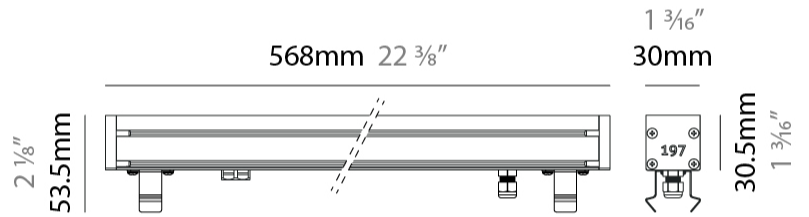

base number   Color   Lens
Temperature   Options

1. To build a product code in our configurator select the specify button on the base model # product page
2. To build a manual product code on this datasheet choose from the options listed below in blue font and add the suffix to the base model #

GENERAL

Series: Slash 30
Brand: Unonovesette
Division: Exterior
Mounting Type: Recessed
Mounting Location: In-Ground
Subcategory: Wallwash

PHYSICAL

Shape: Rectangle
Length (mm): 568
Length (in): 22 ³/₈"
Width (mm): 30
Width (in): 1 ³/₁₆"
Height (mm): 53.5
Height (in): 2 ¹/₈"
Light Distribution: Adjustable / Direct
Weight (kg): 0.46
Weight (lbs): 1.014
Diffuser: Extra clear tempered 6mm
Fixture Finish: ANA
Fixture Material: Extruded Aluminum
Cable Details: IP68 30cm Cable with Easy Lock system

ELECTRICAL

Lamp Type: LED
Input Wattage (W): 32
Total Output Wattage (W): 25
Dimming: Non-Dimmable
Driver Included: No
Driver Location: Remote
Driver Type: Constant Voltage - Universal
Driver Class: Class 2
Input Voltage (V): 120 - 277
Output Voltage (V): 24
Upon Request: Phase Dimming (120Vac only) / 0-10V Dimming

LED

Color Temperature (*K): 2200 / 2700 / 3000 / 4000
Max. Delivered Lumen (lm): 2280 (3000K)
CRI: >90 CRI
Lamp Life (hrs): 100000

OPTICAL

Optic*: 12 / 21 / 31 / 46 / 13x36
Adjustability: Tilt ±20°

RATINGS AND CERTIFICATIONS

Certified By: Certified for North American Standards
IP rating: IP67
IK Rating: IK06