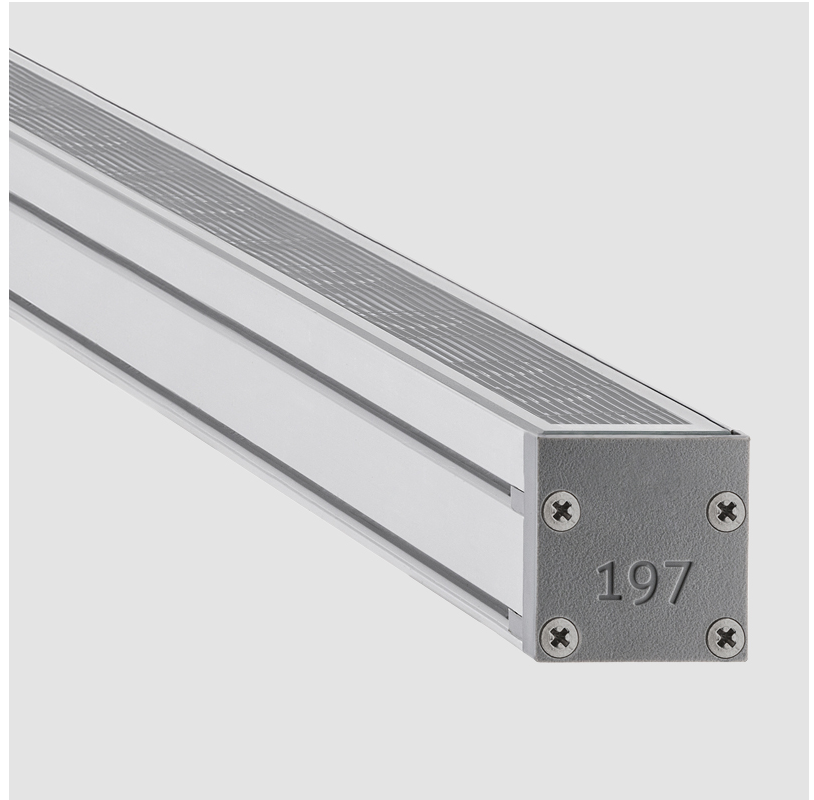

base number   Color   Lens
Temperature   Options

1. To build a product code in our configurator select the specify button on the base model # product page
2. To build a manual product code on this datasheet choose from the options listed below in blue font and add the suffix to the base model #

GENERAL

Series: Slash 30
Brand: Unonovesette
Division: Exterior
Mounting Type: Recessed
Mounting Location: In-Ground
Subcategory: Wallwash

PHYSICAL

Shape: Rectangle
Length (mm): 568
Length (in): 22 ³/₈"
Width (mm): 30
Width (in): 1 ³/₁₆"
Height (mm): 53.5
Height (in): 2 ¹/₈"
Light Distribution: Adjustable / Direct
Weight (kg): 0.46
Weight (lbs): 1.014
Diffuser: Extra clear tempered 6mm
Fixture Finish: ANA
Fixture Material: Extruded Aluminum
Cable Details: IP68 30cm Cable with Easy Lock system

ELECTRICAL

Lamp Type: LED
Input Wattage (W): 32
Total Output Wattage (W): 25
Dimming: Non-Dimmable
Driver Included: No
Driver Location: Remote
Driver Type: Constant Voltage - Universal
Driver Class: Class 2
Input Voltage (V): 120 - 277
Output Voltage (V): 24
Upon Request: Phase Dimming (120Vac only) / 0-10V Dimming

LED

Color Temperature (*K): 2200 / 2700 / 3000 / 4000
Max. Delivered Lumen (lm): 2280 (3000K)
CRI: >90 CRI
Lamp Life (hrs): 100000

OPTICAL

Optic*: 12 / 21 / 31 / 46 / 13x36
Adjustability: Tilt ±20°

RATINGS AND CERTIFICATIONS

Certified By: Certified for North American Standards
IP rating: IP67
IK Rating: IK06